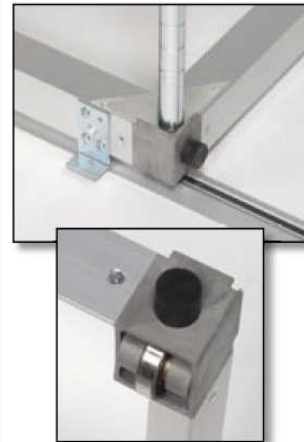

SHIPPING FROM FACTORIES NATION WIDE

Ask for **JOE** or **GEORGE MILLS**
 email: pizzaovens@aol.com .. phone: (734) 469-4504 .. fax: (734) 469-4508

Floor Track Compact System

By squeezing out excess aisles, **Compacting Systems** offer maximum space utilization, storage density and space savings

Floor Track High Density Mobile Storage System

- Like the Space-Tite Overhead Track System and components, the Compact System is built to your unique and custom specifications and can accommodate either new or existing shelving
- The Compacting System is the most cost-effective of all the Tarrison High Density Storage Systems
- Low-profile tracks help maintain easy foot and cart accessibility and require no decking or false floor
- Retrieval times increased by placing more material along main aisles
- System access through just one moveable aisle
- Simple installation makes this system easy to relocate or expand to accommodate system growth
- Contact your Tarrison Representative for a detailed quotation